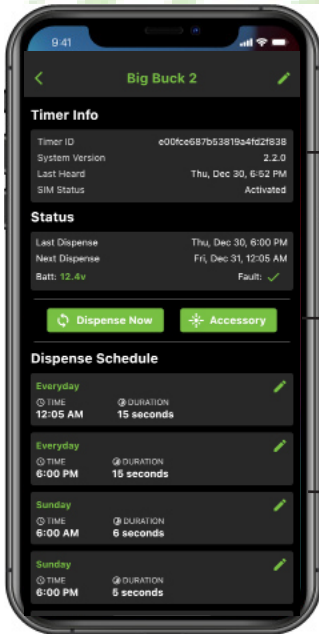

ROBO Cell Controlled Timer

CONTROL YOUR FEEDER WITH YOUR SMART PHONE!

Control Multiple Feeders at a Time from your phone!

Timer Info: View your last activated feed time.

Dispense Now: Dispense Feed With One Click at Anytime up to a 5 minute duration.

Optional Accessory: Enter and exit your treestand with our Light Or Alarm with no deer at your feeder with a click of a button!

Dispense Schedule: Add specific dispense scheduled events. Select Day, time & duration of feeding times. Easily change dispense durations from 5 seconds to 5 minutes.